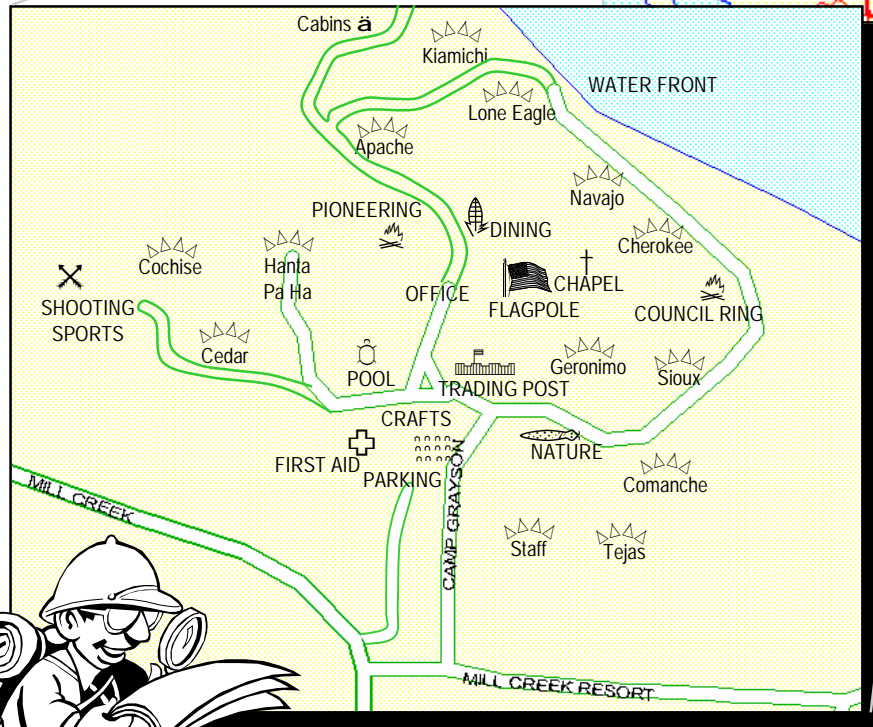

# Camp James Ray

- head west on FM 120 through Pottsboro to FM 996
- follow FM 996 northwest to Locust Rd
- at Locust 4-way stop, turn north and follow signs to Mill Creek Resort
- Camp James Ray entrance is on north side of road to Mill Creek Marina
- Check-in: 7:00 AM Friday;  
Departure: ~ 5:30 PM Sunday