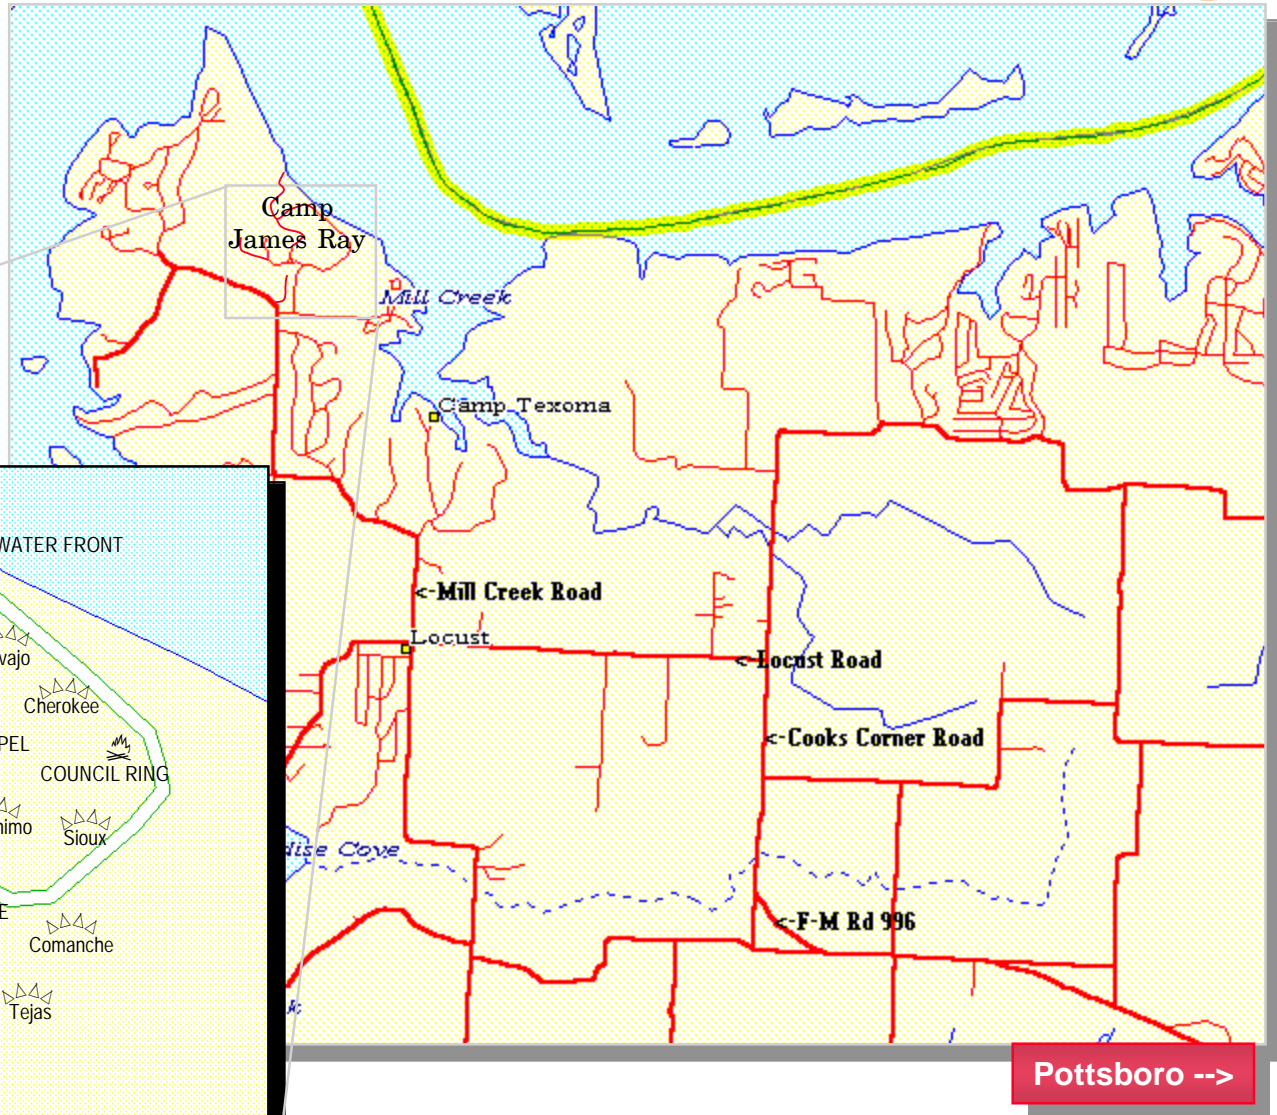

# Camp James Ray

- head west on FM 120 through Pottsboro to FM 996
- follow FM 996 northwest to Locust Rd
- at Locust 4-way stop, turn north and follow signs to Mill Creek Resort
- Camp James Ray entrance is on north side of road to Mill Creek Marina
- Check-in: 7:00 AM Friday;  
Departure: ~ 5:30 PM Sunday